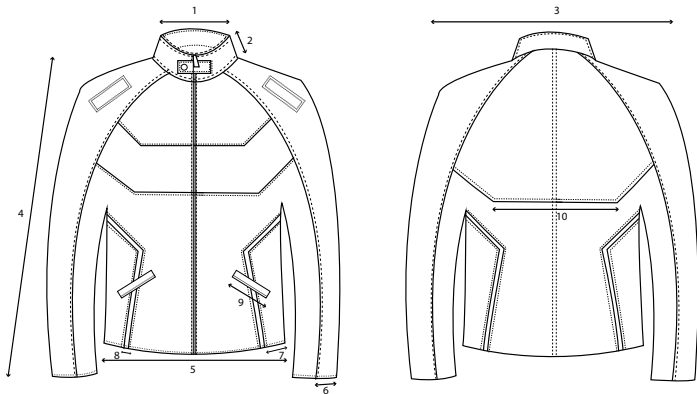

ĐỒ ÁN THỂ THAO

NIGHT LIGHT

DESIGN JACKET

SEASON	FALL 2017	DATE	9252017	FABRICATION	WAXED - COATED NYLON RIPSTOP
STYLE	JKF - 2017	DESIGNER	HIỀN NG	DESCRIPTION	1X1 RIBBED KNIT

DESIGN LOGO