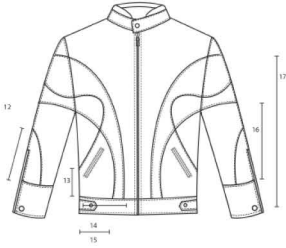

COLORS

COLORS

| BIKE JACKET | |
|---------------|----------------|
| NAME: HOLMES | SEASON: spring |
| STYLE: 004037 | DATE: 19.9.17 |

| BIKE JACKET | |
|---------------|----------------|
| NAME: HOLMES | SEASON: spring |
| STYLE: 004037 | DATE: 19.9.17 |

| BIKE JACKET | |
|---------------|----------------|
| NAME: HOLMES | SEASON: spring |
| STYLE: 004037 | DATE: 19.9.17 |

MESURES

| STT | CM |
|-----|----|
| 1 | 20 |
| 2 | 57 |
| 3 | 44 |
| 4 | 40 |
| 5 | 8 |
| 6 | 4 |
| 7 | 17 |
| 8 | 10 |
| 9 | 15 |
| 10 | 12 |
| 11 | 60 |