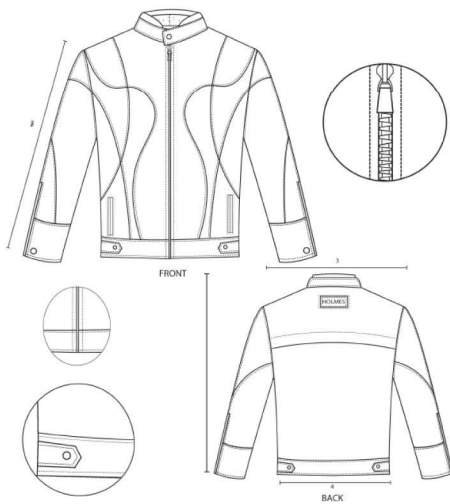

The background of the page is a vertical rectangular area filled with a repeating pattern of swirling, wave-like lines. The pattern is composed of teal and cream-colored lines that create a sense of movement and depth. The text 'Project Sporty' is overlaid on this pattern in a black, elegant script font.

Project Sporty

CHU DE

lấy tưởng từ hình con
sóng biển

| BIKE JACKET | | | |
|-------------|--------|----------|---------|
| NAME : | HOLMES | SEASON : | spring |
| STYLE : | 004037 | DATE : | 19.9.17 |

DETAIL