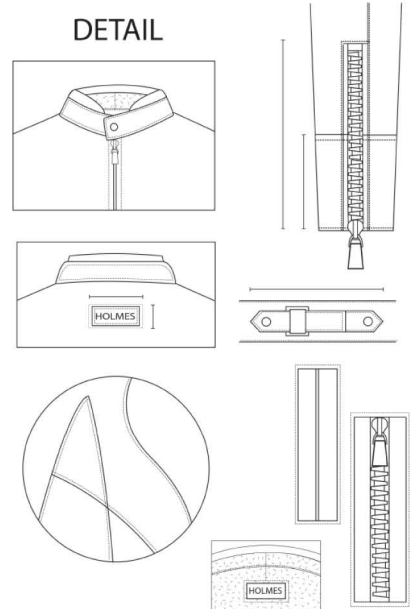

| BIKE JACKET | |
|---------------|----------------|
| NAME: HOLMES | SEASON: spring |
| STYLE: 004037 | DATE: 19.9.17 |

MESURES

| STT | CM |
|-----|----|
| 1 | 20 |
| 2 | 57 |
| 3 | 44 |
| 4 | 40 |
| 5 | 8 |
| 6 | 4 |
| 7 | 17 |
| 8 | 10 |
| 9 | 15 |
| 10 | 12 |
| 11 | 60 |