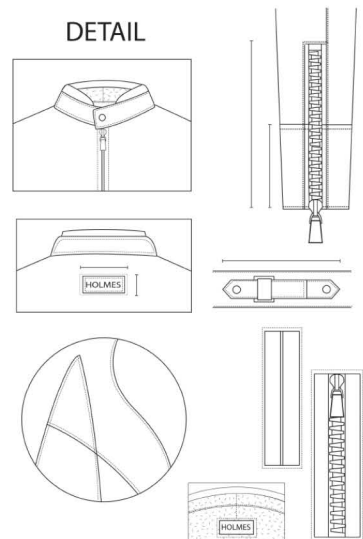

| BIKE JACKET | |
|---------------|----------------|
| NAME: HOLMES | SEASON: spring |
| STYLE: 004037 | DATE: 19.9.17 |

MESURES

| STT | CM |
|-----|----|
| 1 | 20 |
| 2 | 57 |
| 3 | 44 |
| 4 | 40 |
| 5 | 8 |
| 6 | 4 |
| 7 | 17 |
| 8 | 10 |
| 9 | 15 |
| 10 | 12 |
| 11 | 60 |