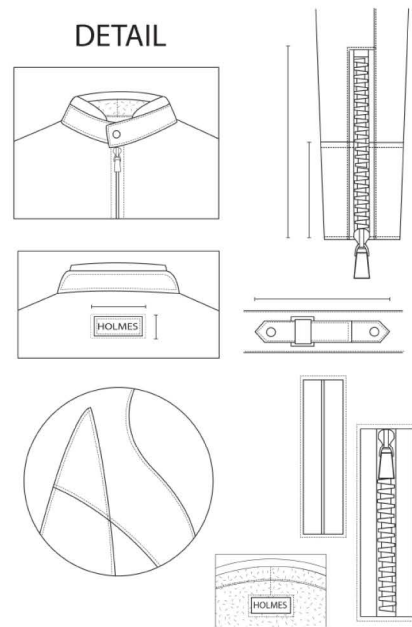

BIKE JACKET	
NAME: HOLMES	SEASON: spring
STYLE: 004037	DATE: 19.9.17