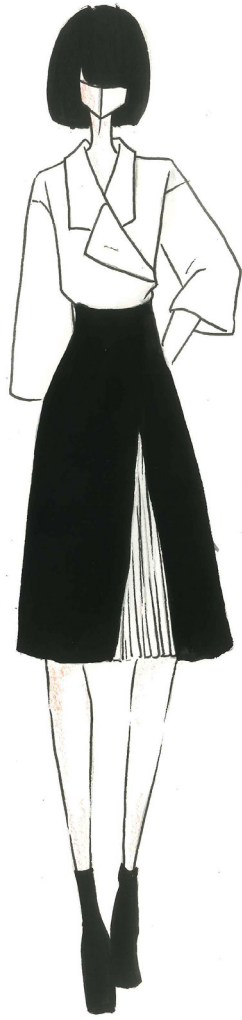

A high-angle architectural rendering of the Harbin Opera House, showcasing its distinctive white, curved facade and a large, circular opening at the top. The building's design is characterized by sweeping, organic lines and a textured surface. The foreground shows a wide, curved walkway with a series of steps leading down to a dark, rectangular area. The sky is a clear, bright blue with light, wispy clouds. The overall aesthetic is modern and sculptural.

Harbin Opera

Streetwear Project

Idea
Moodboard

Brand Research

Style Moodboard

Sketch

Koi

Workplace Project

Sketch